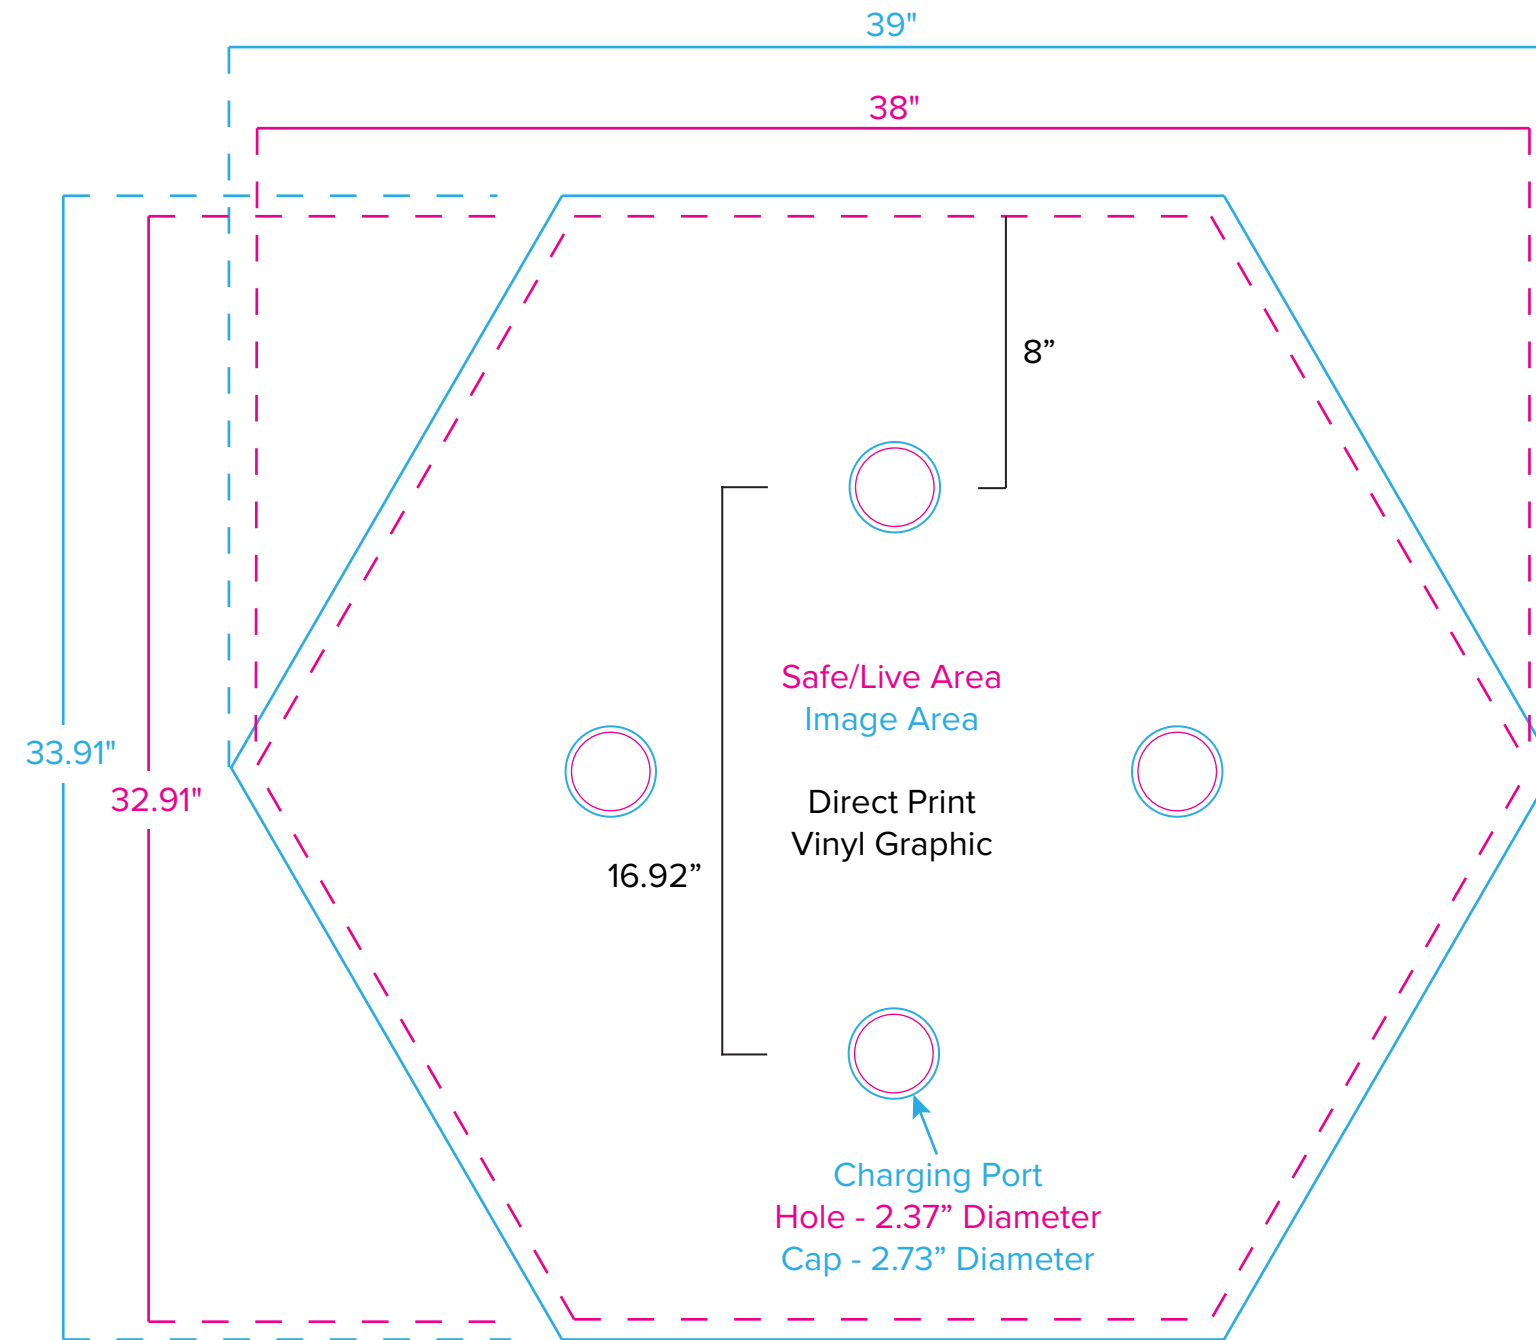

# Graphic Template

## Wireless Charging Bistro Table – Direct Print Vinyl Graphic

NOTE: All Raster Art (jpg, tiff,psd, png, etc.) must be at least 100 dpi at print size.  
Standard kits are often customized. Please check with Customer Service to ensure that this template matches your specific job.